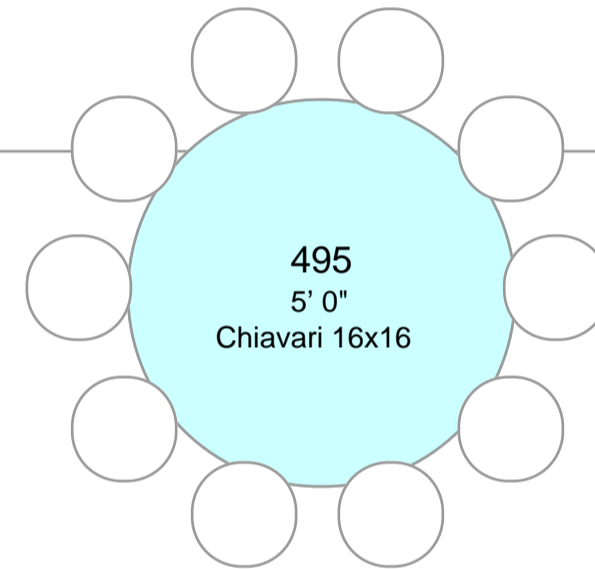

Double Sided Buffet
8' 0" x 2' 0"
Chiavari 16x16

Double Sided Buffet
8' 0" x 2' 0"
Chiavari 16x16

Guestbook
6' 0" x 1' 0"
Chiavari 16x16

Dance Floor

Head Table
8' 0" x 2' 0"
Chiavari 16x16

Head Table
8' 0" x 2' 0"
Chiavari 16x16