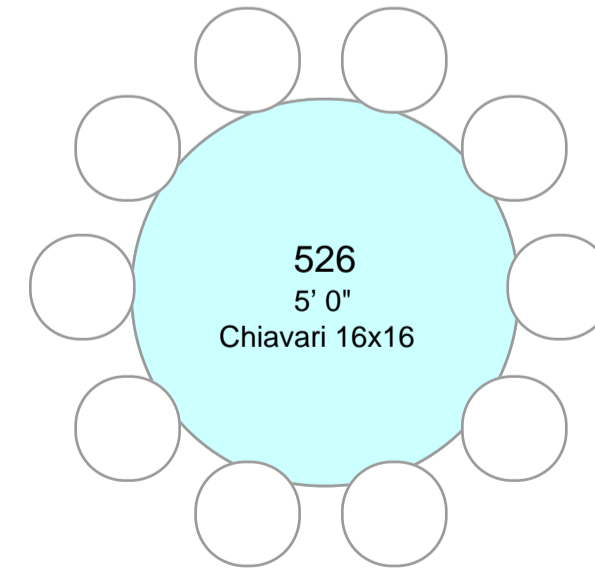

Double Sided Buffet
8' 0" x 2' 0"
Chiavari 16x16

Double Sided Buffet
8' 0" x 2' 0"
Chiavari 16x16

Guestbook
6' 0" x 1' 0"
Chiavari 16x16

Dance Floor

Head Table
8' 0" x 2' 0"
Chiavari 16x16

Head Table
8' 0" x 2' 0"
Chiavari 16x16