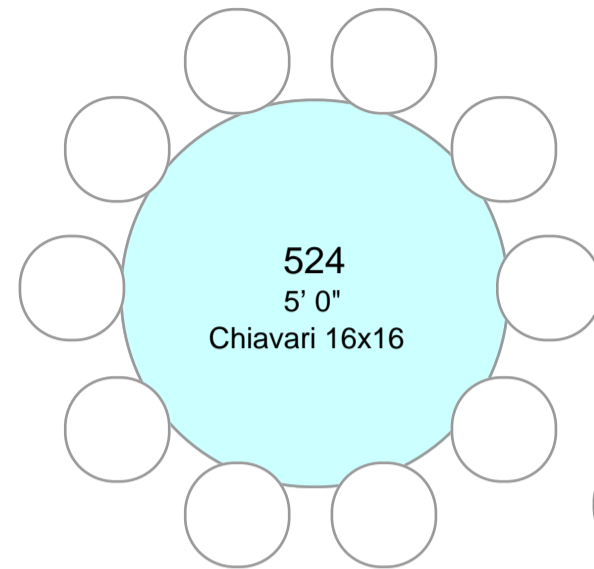

Double Sided Buffet
8' 0" x 2' 0"
Chiavari 16x16

Double Sided Buffet
8' 0" x 2' 0"
Chiavari 16x16

Guestbook
6' 0" x 1' 0"
Chiavari 16x16

Dance Floor

Head Table
8' 0" x 2' 0"
Chiavari 16x16

Head Table
8' 0" x 2' 0"
Chiavari 16x16