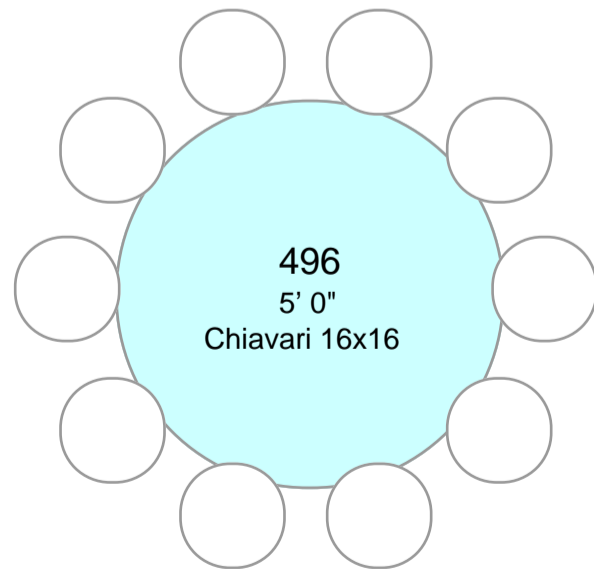

Double Sided Buffet
8' 0" x 2' 0"
Chiavari 16x16

Double Sided Buffet
8' 0" x 2' 0"
Chiavari 16x16

Guestbook
6' 0" x 1' 0"
Chiavari 16x16

Dance Floor

Head Table
8' 0" x 2' 0"
Chiavari 16x16

Head Table
8' 0" x 2' 0"
Chiavari 16x16