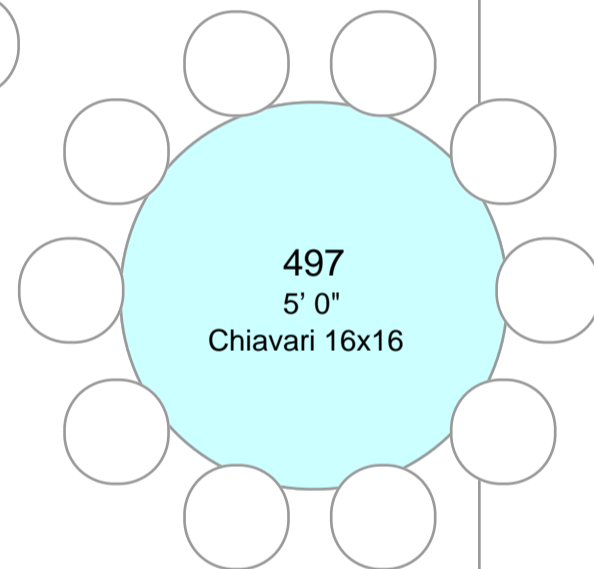

Double Sided Buffet
8' 0" x 2' 0"
Chiavari 16x16

Double Sided Buffet
8' 0" x 2' 0"
Chiavari 16x16

Guestbook
6' 0" x 1' 0"
Chiavari 16x16

Dance Floor

Head Table
8' 0" x 2' 0"
Chiavari 16x16

Head Table
8' 0" x 2' 0"
Chiavari 16x16