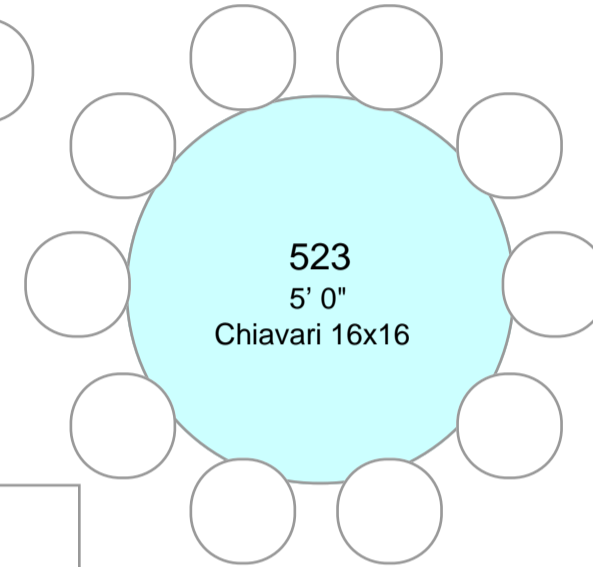

Double Sided Buffet
8' 0" x 2' 0"
Chiavari 16x16

Double Sided Buffet
8' 0" x 2' 0"
Chiavari 16x16

Guestbook
6' 0" x 1' 0"
Chiavari 16x16

Dance Floor

Head Table
8' 0" x 2' 0"
Chiavari 16x16

Head Table
8' 0" x 2' 0"
Chiavari 16x16