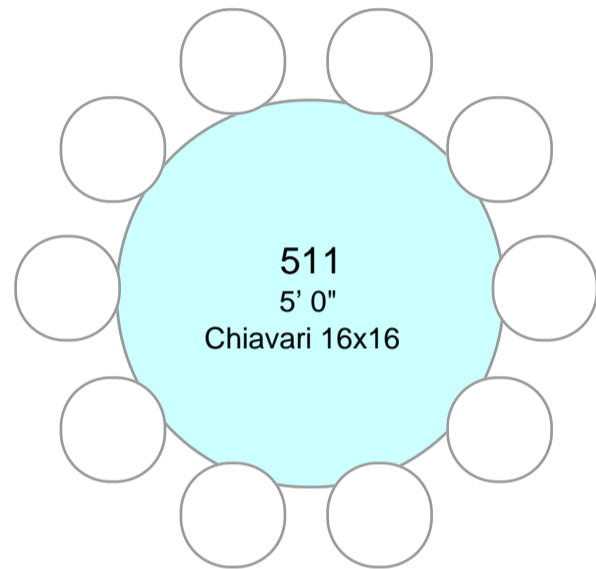

Double Sided Buffet
8' 0" x 2' 0"
Chiavari 16x16

Double Sided Buffet
8' 0" x 2' 0"
Chiavari 16x16

Guestbook
6' 0" x 1' 0"
Chiavari 16x16

Dance Floor

Head Table
8' 0" x 2' 0"
Chiavari 16x16

Head Table
8' 0" x 2' 0"
Chiavari 16x16