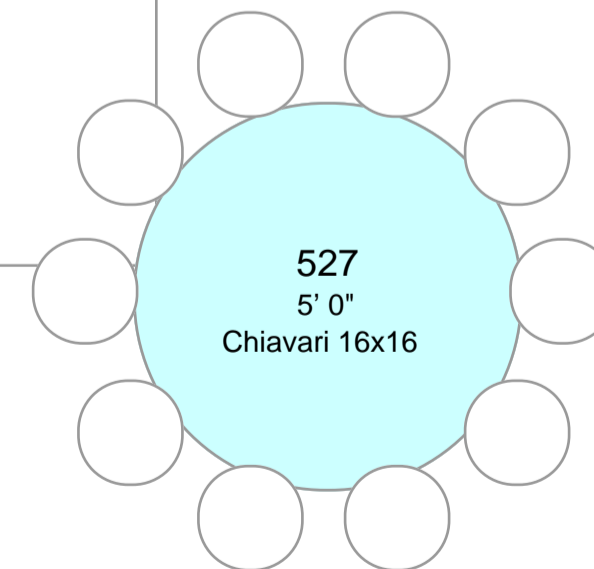

Double Sided Buffet
8' 0" x 2' 0"
Chiavari 16x16

Double Sided Buffet
8' 0" x 2' 0"
Chiavari 16x16

Guestbook
6' 0" x 1' 0"
Chiavari 16x16

Dance Floor

Head Table
8' 0" x 2' 0"
Chiavari 16x16

Head Table
8' 0" x 2' 0"
Chiavari 16x16