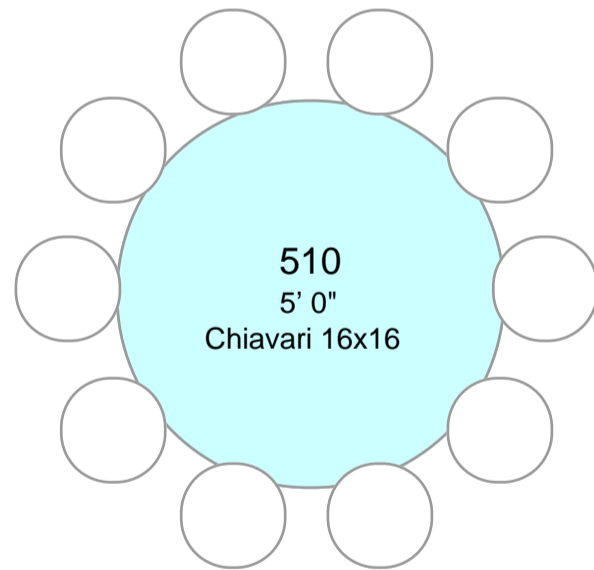

Double Sided Buffet
8' 0" x 2' 0"
Chiavari 16x16

Double Sided Buffet
8' 0" x 2' 0"
Chiavari 16x16

Guestbook
6' 0" x 1' 0"
Chiavari 16x16

Dance Floor

Head Table
8' 0" x 2' 0"
Chiavari 16x16

Head Table
8' 0" x 2' 0"
Chiavari 16x16