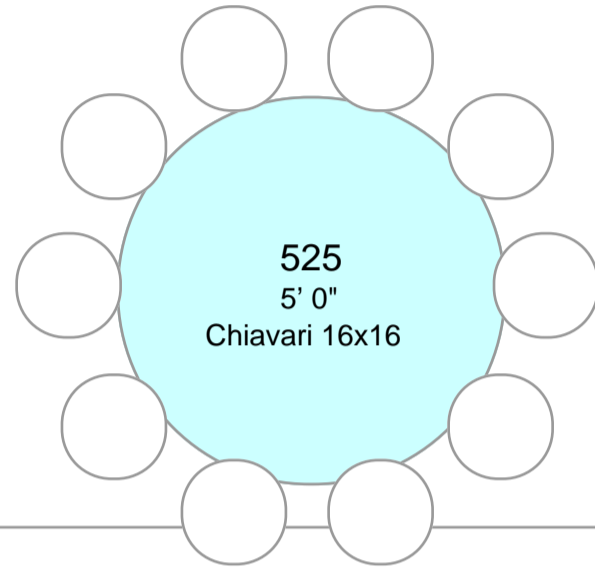

Double Sided Buffet
8' 0" x 2' 0"
Chiavari 16x16

Double Sided Buffet
8' 0" x 2' 0"
Chiavari 16x16

Guestbook
6' 0" x 1' 0"
Chiavari 16x16

Dance Floor

Head Table
8' 0" x 2' 0"
Chiavari 16x16

Head Table
8' 0" x 2' 0"
Chiavari 16x16