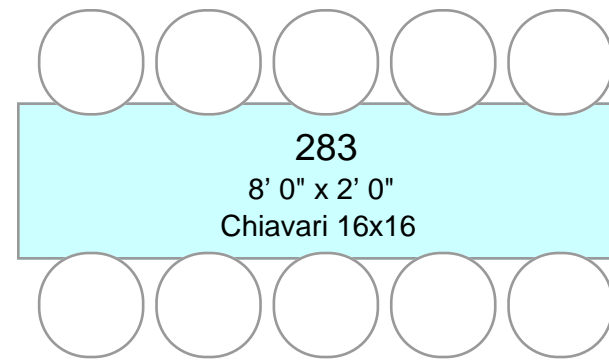

Cake Table  
3' 0"  
Chiavari 16x16

Gift Table  
6' 0" x 1' 0"  
Chiavari 16x16

Guestbook  
6' 0" x 1' 0"  
Chiavari 16x16

Double Sided Buffet  
8' 0" x 2' 0"  
Chiavari 16x16

Double Sided Buffet  
8' 0" x 2' 0"  
Chiavari 16x16

Head Table  
8' 0" x 2' 0"  
Chiavari 16x16

Head Table  
8' 0" x 2' 0"  
Chiavari 16x16

Table 342  
8' 0" x 2' 0"  
Chiavari 16x16