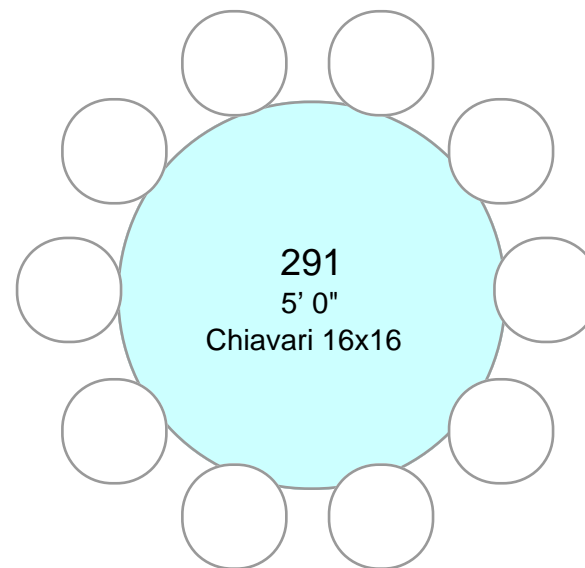

Cake Table  
3' 0"  
Chiavari 16x16

Gift Table  
6' 0" x 1' 0"  
Chiavari 16x16

Guestbook  
6' 0" x 1' 0"  
Chiavari 16x16

Double Sided Buffet  
8' 0" x 2' 0"  
Chiavari 16x16

Double Sided Buffet  
8' 0" x 2' 0"  
Chiavari 16x16

Head Table  
8' 0" x 2' 0"  
Chiavari 16x16

Head Table  
8' 0" x 2' 0"  
Chiavari 16x16

Table 342  
8' 0" x 2' 0"  
Chiavari 16x16