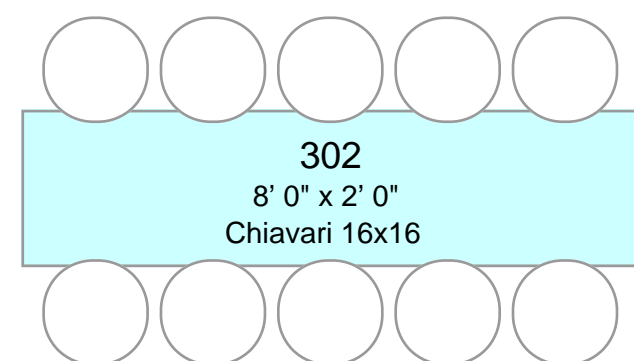

Cake Table  
3' 0"  
Chiavari 16x16

Gift Table  
6' 0" x 1' 0"  
Chiavari 16x16

Guestbook  
6' 0" x 1' 0"  
Chiavari 16x16

Double Sided Buffet  
8' 0" x 2' 0"  
Chiavari 16x16

Double Sided Buffet  
8' 0" x 2' 0"  
Chiavari 16x16

Head Table  
8' 0" x 2' 0"  
Chiavari 16x16

Head Table  
8' 0" x 2' 0"  
Chiavari 16x16

Table 342  
8' 0" x 2' 0"  
Chiavari 16x16