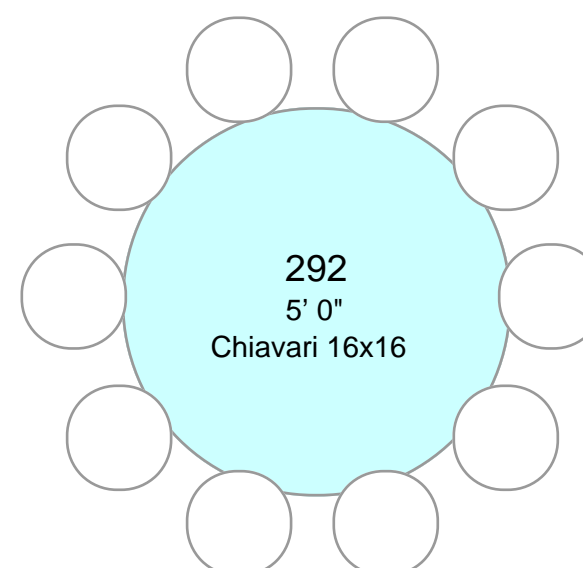

Cake Table  
3' 0"  
Chiavari 16x16

Gift Table  
6' 0" x 1' 0"  
Chiavari 16x16

Guestbook  
6' 0" x 1' 0"  
Chiavari 16x16

Double Sided Buffet  
8' 0" x 2' 0"  
Chiavari 16x16

Double Sided Buffet  
8' 0" x 2' 0"  
Chiavari 16x16

Head Table  
8' 0" x 2' 0"  
Chiavari 16x16

Head Table  
8' 0" x 2' 0"  
Chiavari 16x16

Table 342  
8' 0" x 2' 0"  
Chiavari 16x16