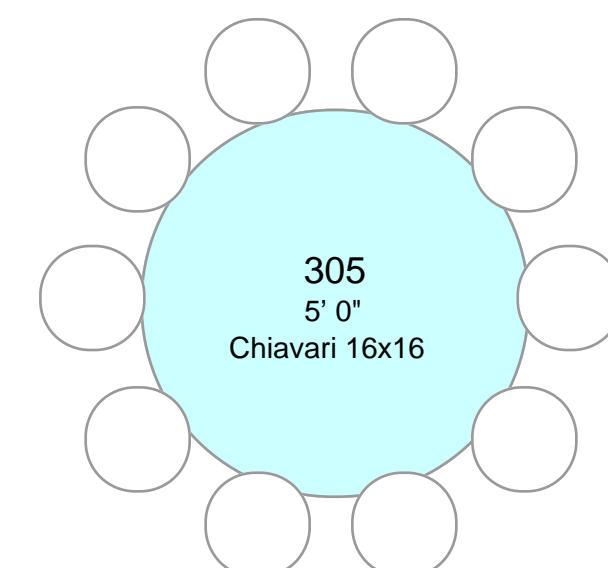

Cake Table  
3' 0"  
Chiavari 16x16

Gift Table  
6' 0" x 1' 0"  
Chiavari 16x16

Guestbook  
6' 0" x 1' 0"  
Chiavari 16x16

Double Sided Buffet  
8' 0" x 2' 0"  
Chiavari 16x16

Double Sided Buffet  
8' 0" x 2' 0"  
Chiavari 16x16

Head Table  
8' 0" x 2' 0"  
Chiavari 16x16

Head Table  
8' 0" x 2' 0"  
Chiavari 16x16

Table 342  
8' 0" x 2' 0"  
Chiavari 16x16