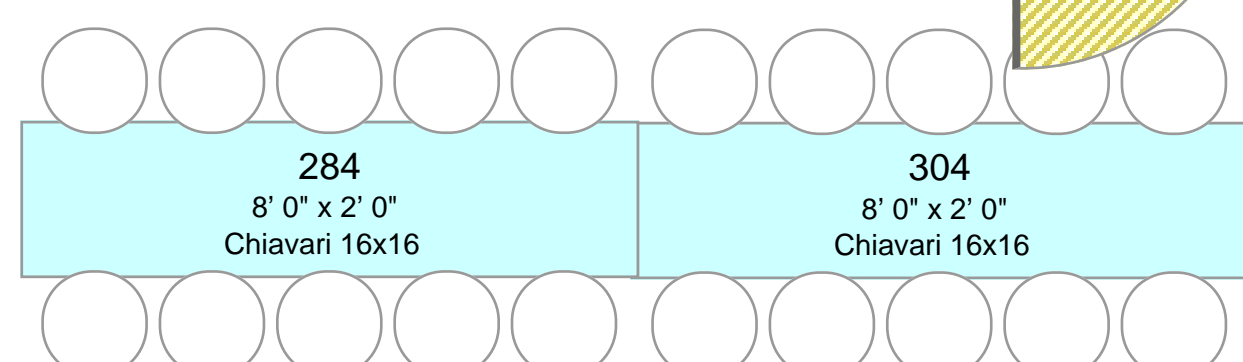

Cake Table  
3' 0"  
Chiavari 16x16

Gift Table  
6' 0" x 1' 0"  
Chiavari 16x16

Guestbook  
6' 0" x 1' 0"  
Chiavari 16x16

Double Sided Buffet  
8' 0" x 2' 0"  
Chiavari 16x16

Double Sided Buffet  
8' 0" x 2' 0"  
Chiavari 16x16

Head Table  
8' 0" x 2' 0"  
Chiavari 16x16

Head Table  
8' 0" x 2' 0"  
Chiavari 16x16

Table 342  
8' 0" x 2' 0"  
Chiavari 16x16