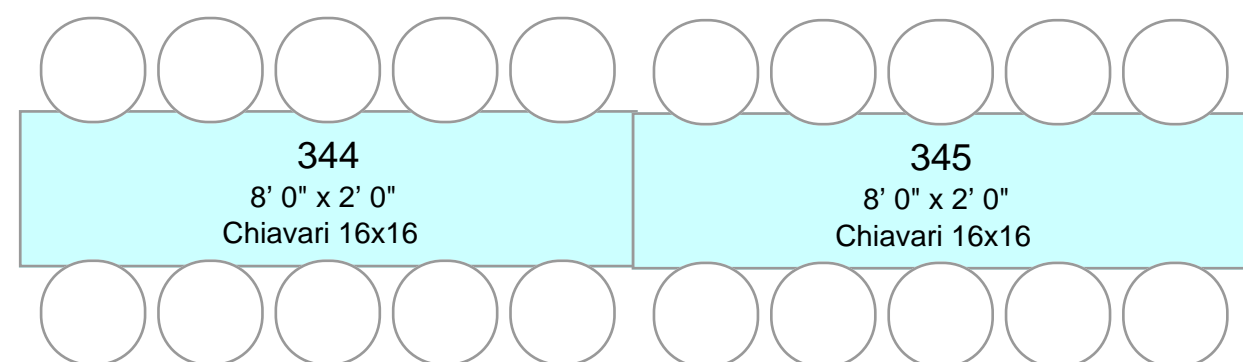

Cake Table  
3' 0"  
Chiavari 16x16

Gift Table  
6' 0" x 1' 0"  
Chiavari 16x16

Guestbook  
6' 0" x 1' 0"  
Chiavari 16x16

Double Sided Buffet  
8' 0" x 2' 0"  
Chiavari 16x16

Double Sided Buffet  
8' 0" x 2' 0"  
Chiavari 16x16

Head Table  
8' 0" x 2' 0"  
Chiavari 16x16

Head Table  
8' 0" x 2' 0"  
Chiavari 16x16

Table 342  
8' 0" x 2' 0"  
Chiavari 16x16