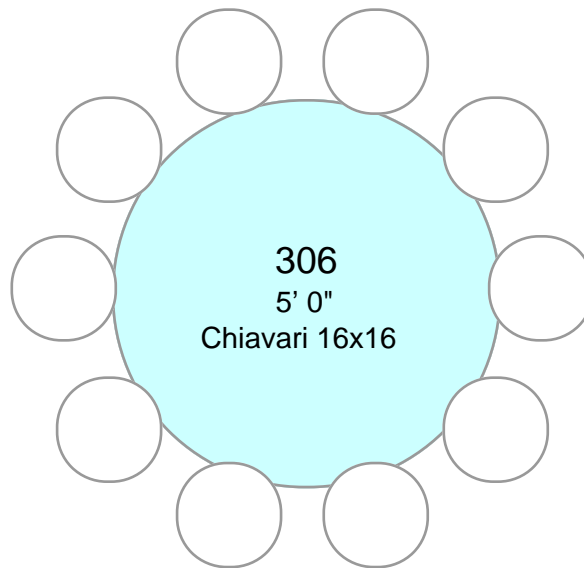

Cake Table  
3' 0"  
Chiavari 16x16

Gift Table  
6' 0" x 1' 0"  
Chiavari 16x16

Guestbook  
6' 0" x 1' 0"  
Chiavari 16x16

Double Sided Buffet  
8' 0" x 2' 0"  
Chiavari 16x16

Double Sided Buffet  
8' 0" x 2' 0"  
Chiavari 16x16

Head Table  
8' 0" x 2' 0"  
Chiavari 16x16

Head Table  
8' 0" x 2' 0"  
Chiavari 16x16

Table 342  
8' 0" x 2' 0"  
Chiavari 16x16