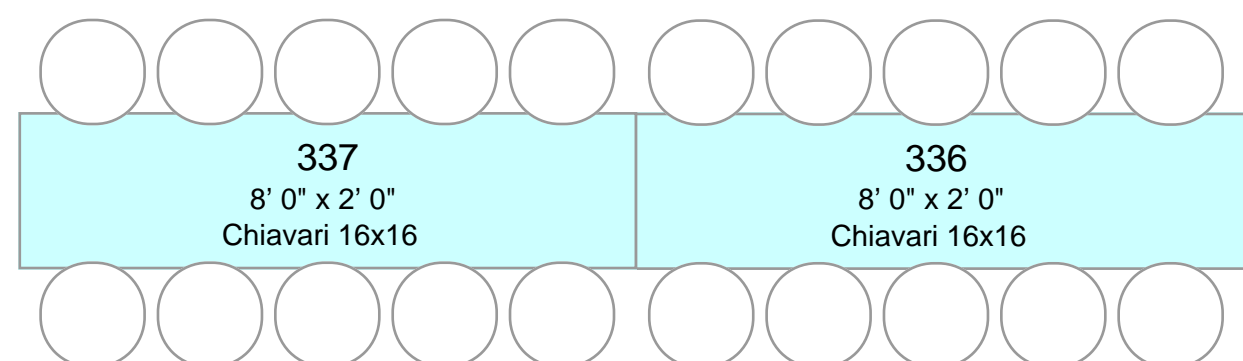

Cake Table  
3' 0"  
Chiavari 16x16

Gift Table  
6' 0" x 1' 0"  
Chiavari 16x16

Guestbook  
6' 0" x 1' 0"  
Chiavari 16x16

Double Sided Buffet  
8' 0" x 2' 0"  
Chiavari 16x16

Double Sided Buffet  
8' 0" x 2' 0"  
Chiavari 16x16

Head Table  
8' 0" x 2' 0"  
Chiavari 16x16

Head Table  
8' 0" x 2' 0"  
Chiavari 16x16

Table 342  
8' 0" x 2' 0"  
Chiavari 16x16