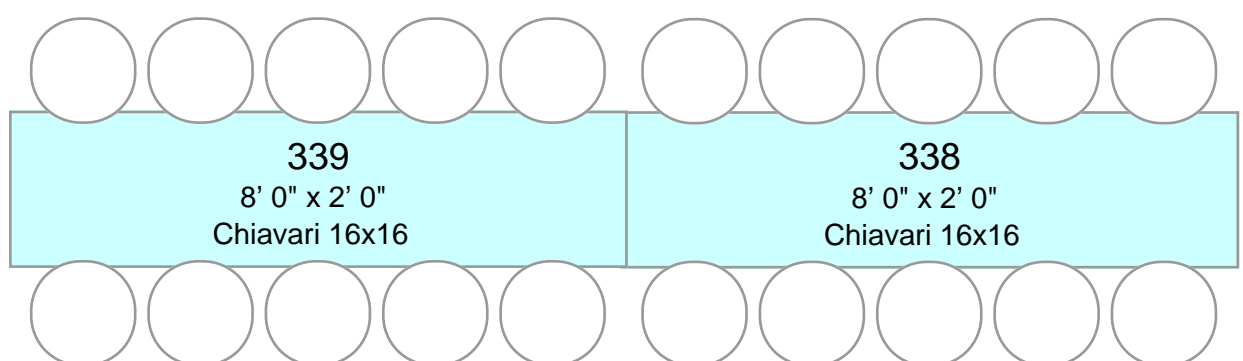

Cake Table  
3' 0"  
Chiavari 16x16

Gift Table  
6' 0" x 1' 0"  
Chiavari 16x16

Guestbook  
6' 0" x 1' 0"  
Chiavari 16x16

Double Sided Buffet  
8' 0" x 2' 0"  
Chiavari 16x16

Double Sided Buffet  
8' 0" x 2' 0"  
Chiavari 16x16

Head Table  
8' 0" x 2' 0"  
Chiavari 16x16

Head Table  
8' 0" x 2' 0"  
Chiavari 16x16

Table 342  
8' 0" x 2' 0"  
Chiavari 16x16